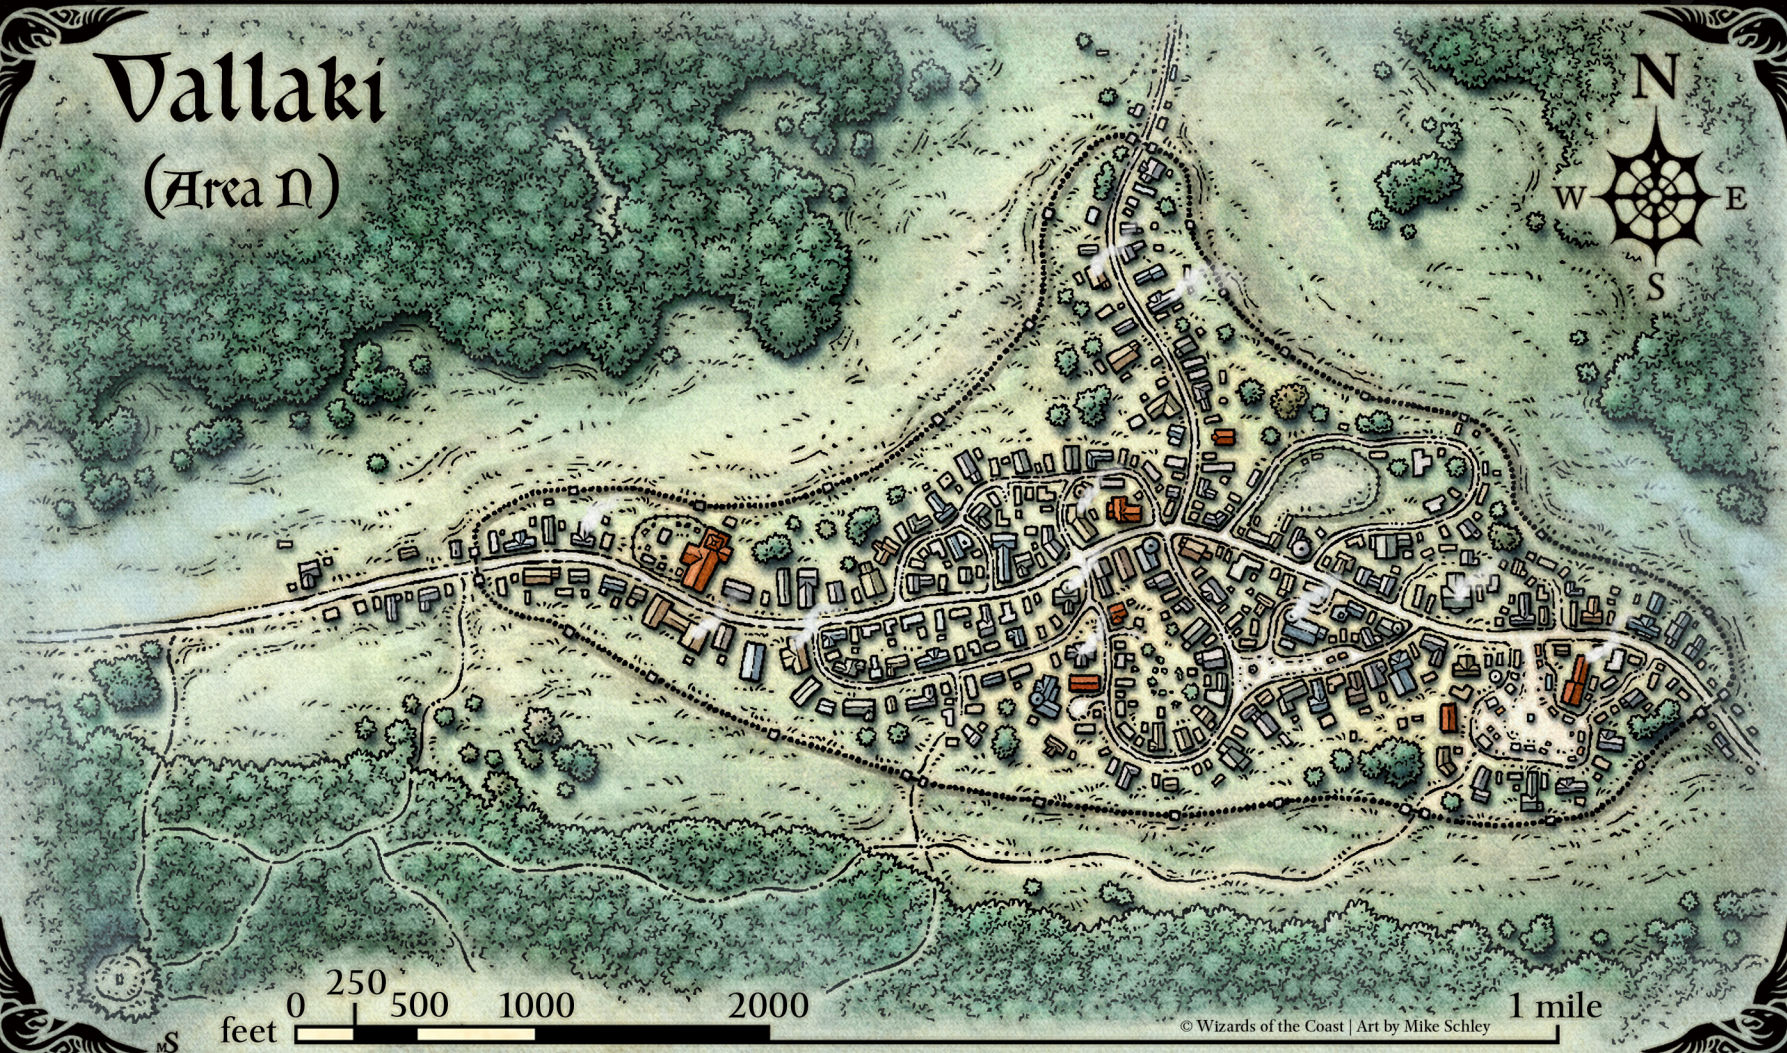

# Vallaki

(Area N)

0 250 500 1000 2000  
feet

1 mile

© Wizards of the Coast | Art by Mike Schley